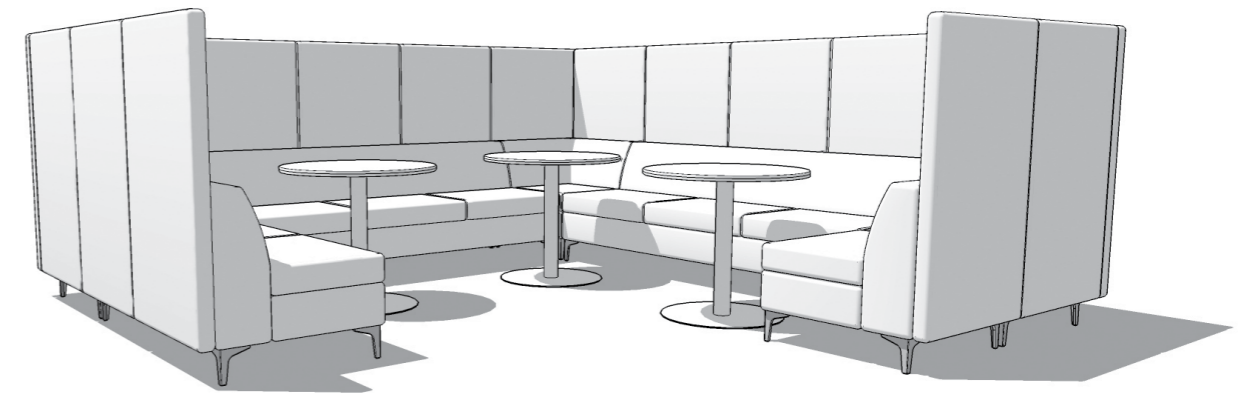

SIMOOM SPACES

The Simoom range of modular seating provides an opportunity to create a versatile workspace for the modern office. With a variety of low and high-backed options to form both open plan, collaborative areas and individual private spaces.