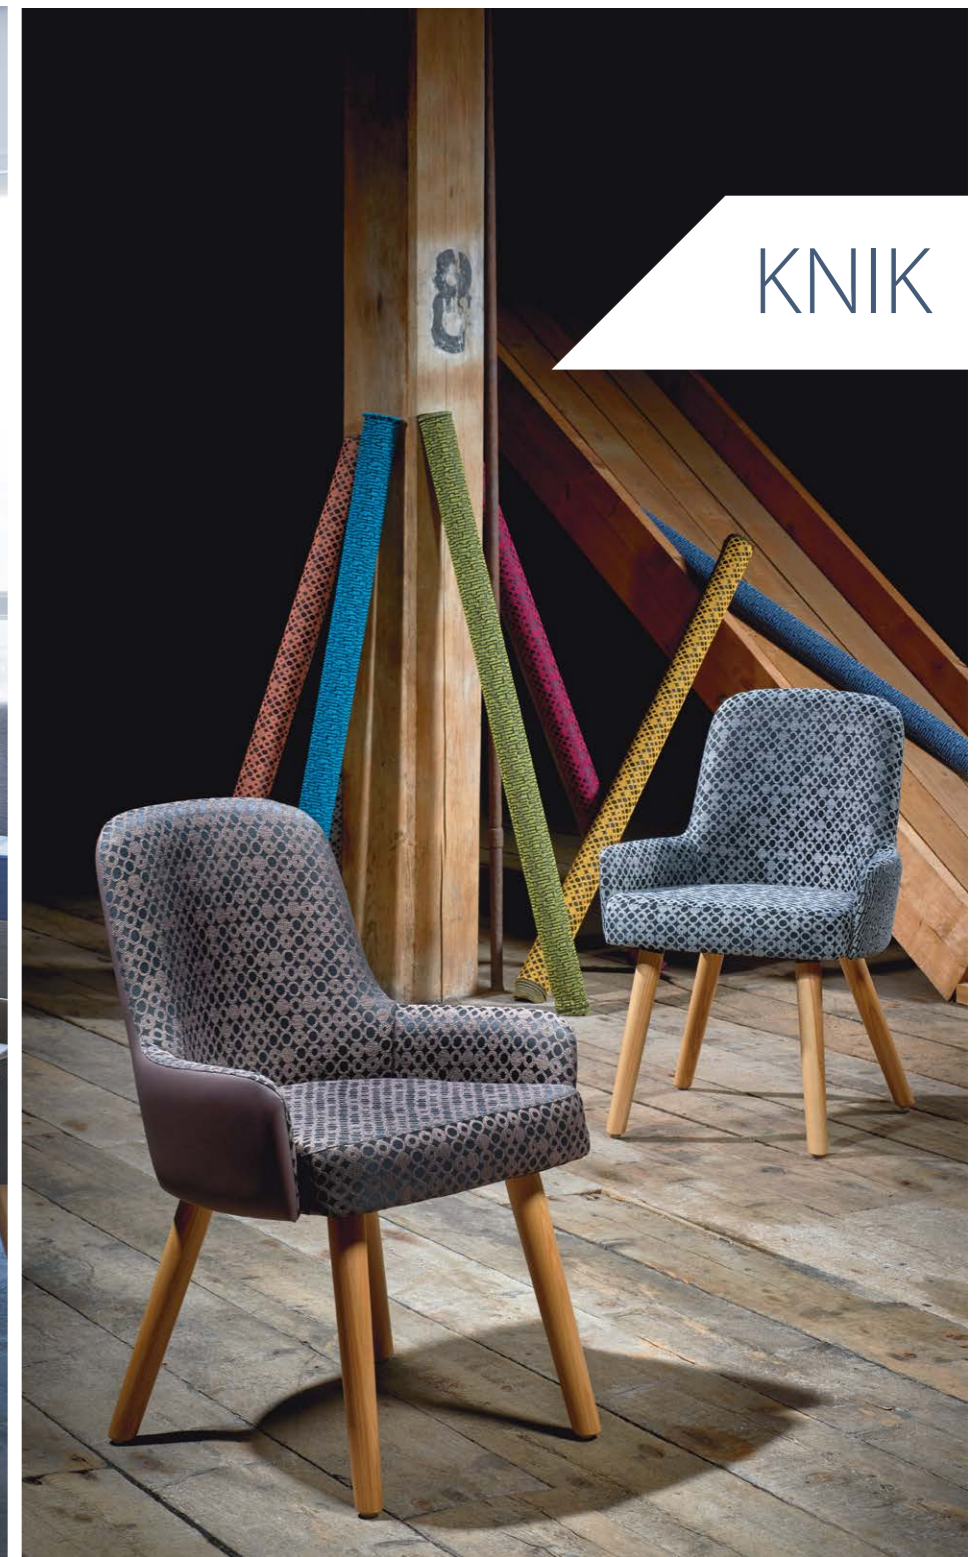

KNIK

FABRIC BANDS £									DIMENSIONS (mm)					
	KK01	Band A	Band B	Band C	Band D	Band E	Band F	Band G	Seat Width	Seat Height	Seat Depth	Overall Width	Overall Height	Overall Depth
		414	465	516	553	602	665	765	610	440	420	610	750	610

optional leg frame finish
Black leg finish £38.