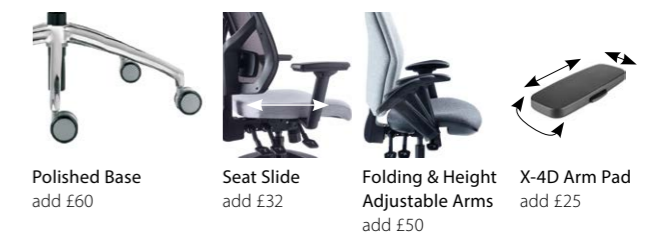

### optional features

The following are optional extras to the range.

Polished Base for ZD132  
add £60

# VISION

**VS354**  
MESH BACK WITH MULTIFUNCTIONAL  
ARMS AND HEADREST

**VS344**  
MESH BACK WITH  
MULTIFUNCTIONAL ARMS

**VS340**  
MESH BACK  
WITHOUT ARMS

	Band A	Band B	Band C	Band D	Band E	Seat Width	Seat Height	Seat Depth	Overall Width	Overall Height
<b>FABRIC BANDS £</b>										
	VS354	410	423	435	452	470	500	420-560	460	700 990-1020
	VS344	365	377	388	407	425	500	420-560	460	700 990-1020
	VS340	313	324	336	355	373	500	420-560	460	700 990-1020
<b>DIMENSIONS (mm)</b>										

### standard features

**High back mesh chair (Black Only).** Ratchet back height adjustment. Lumbar support. Multifunctional height adjustable arms. Heavy duty mechanism with independent seat tilt and back rake adjustment. Standard black headrest only.

### optional features

The following are optional extras to the range.

Polished Base  
add £60

Seat Slide  
add £32

Folding & Height  
Adjustable Arms  
add £50

X-4D Arm Pad  
add £25