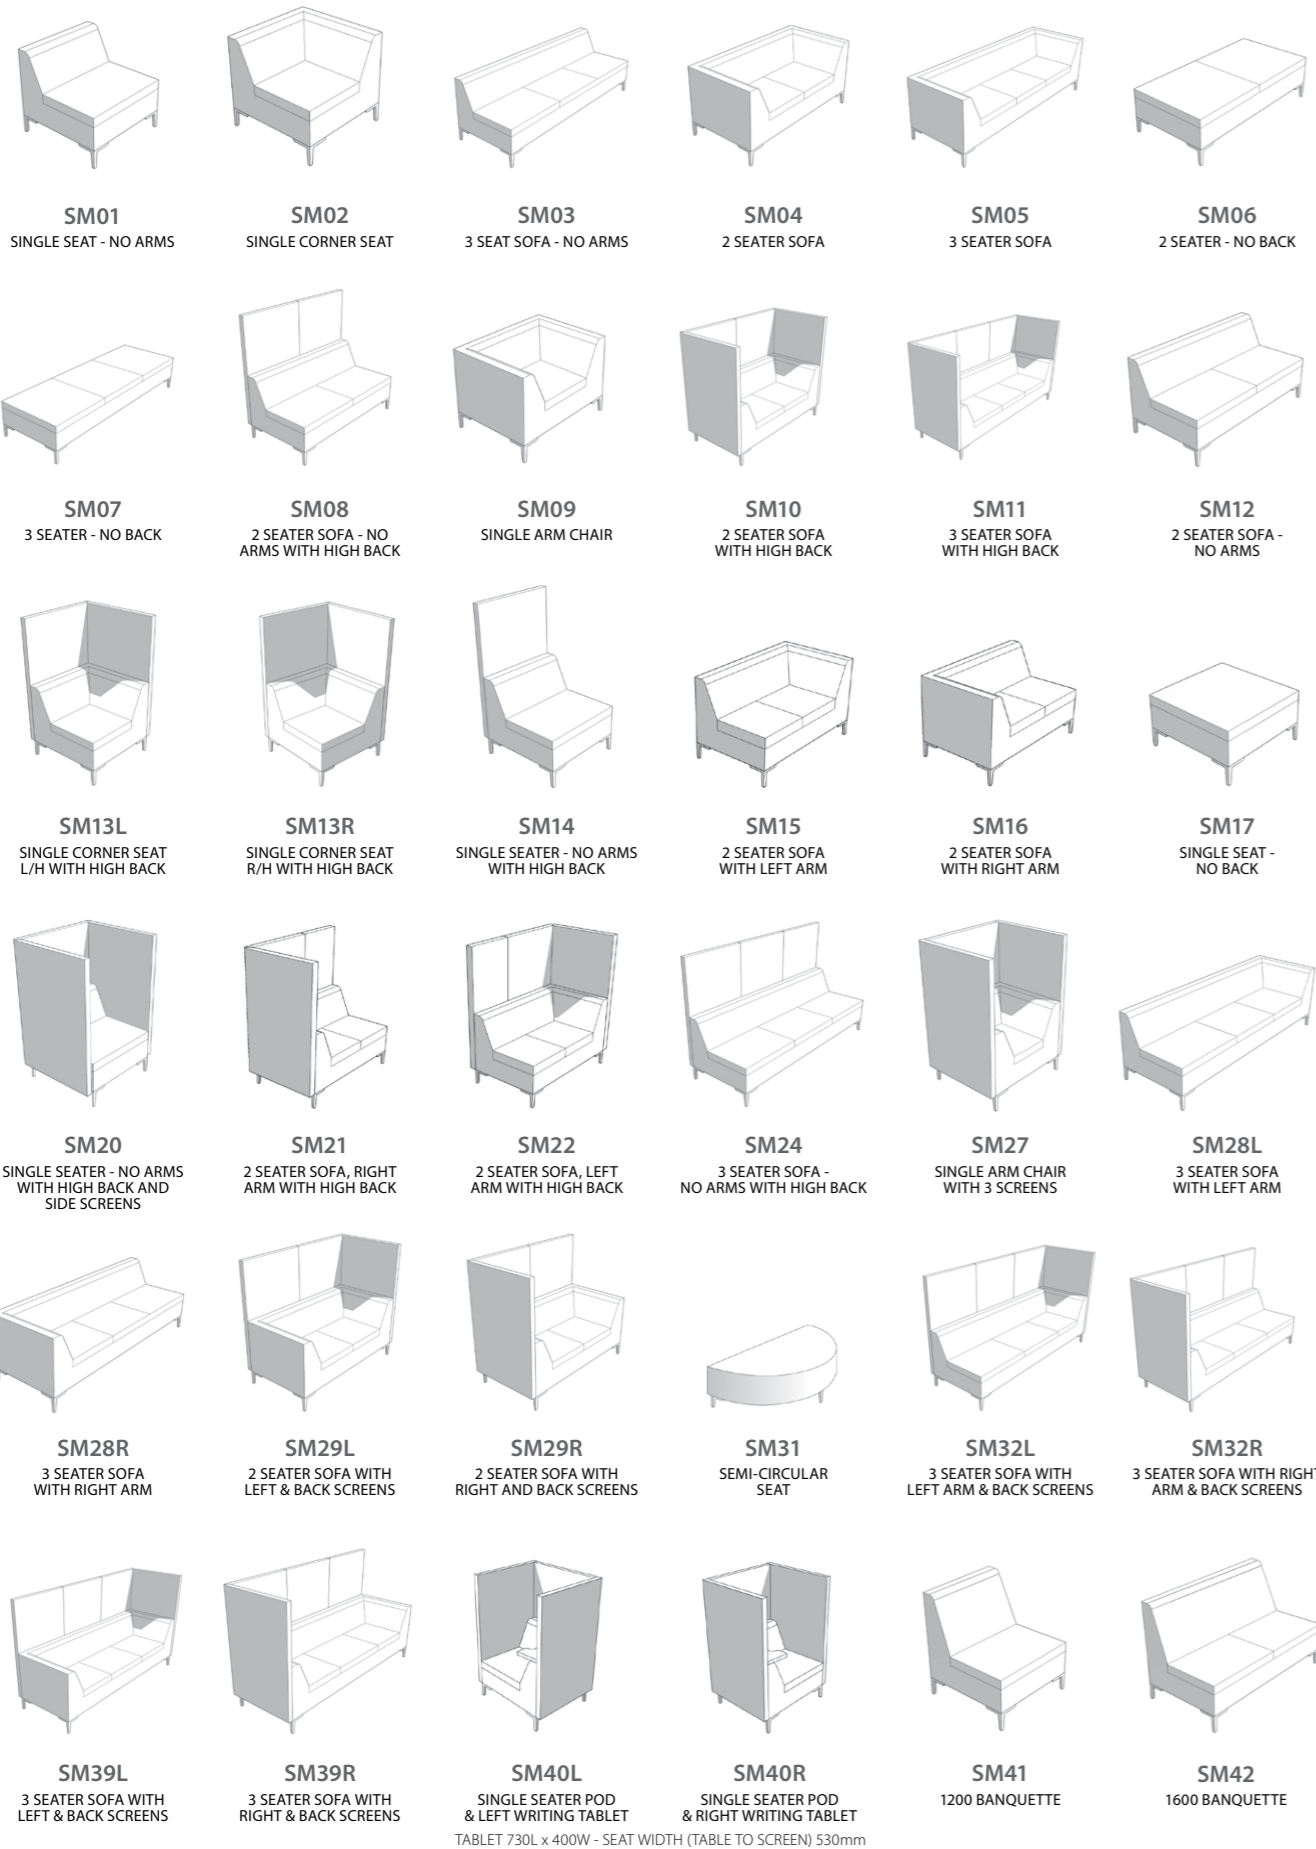

INDIVIDUAL ELEMENTS

optional features

Chrome, Black & White feet as standard. Wooden feet available (Height 150mm). Linking bracket £27 per unit.

writing tablet finishes for SM40

castors for SM40

Height 105mm
£32 per set

Band A Band B Band C Band D Band E Band F Band G

FABRIC BANDS £

DIMENSIONS (mm)

	Band A	Band B	Band C	Band D	Band E	Band F	Band G	Overall Width	Overall Depth	Overall Height	Seat Height	Seat Width
SM01	478	510	540	566	606	678	778	730	730	760	460	730
SM02	520	552	583	615	665	720	870	730	730	760	460	515
SM03	810	915	978	1089	1189	1297	1497	2200	730	760	460	2190
SM04	766	818	886	1002	1102	1359	1559	1460	730	760	460	1030
SM05	943	996	1064	1180	1280	1430	1630	2200	730	760	460	1760
SM06	553	595	658	769	869	1131	1281	1460	730	450	460	1460
SM07	753	795	858	968	1068	1304	1454	2200	730	450	460	2190
SM08	1029	1166	1313	1528	1628	2082	2332	1460	800	1400	460	1460
SM09	645	679	713	828	878	1190	1290	910	730	760	460	455
SM10	1615	1830	2066	2410	2820	3158	3358	1600	800	1400	460	1030
SM11	2002	2260	2551	2928	3328	3788	4088	2300	800	1400	460	1760
SM12	693	745	808	916	966	1281	1381	1440	730	760	460	1460
SM13L	1090	1134	1244	1305	1355	1444	1544	800	800	1400	460	515
SM13R	1090	1134	1244	1305	1355	1444	1544	800	800	1400	460	515
SM14	582	614	644	660	710	782	882	730	800	1400	460	730
SM15	706	758	826	942	1042	1299	1399	1255	730	760	460	1030
SM16	706	758	826	942	1042	1299	1399	1255	730	760	460	1030
SM17	400	432	462	510	560	632	732	730	730	450	460	730
SM20	1391	1423	1475	1612	2012	2264	2464	870	800	1400	460	730
SM21	1307	1531	1759	2077	2477	2820	3020	1310	800	1400	460	1030
SM22	1307	1531	1759	2077	2477	2820	3020	1310	800	1400	460	1030
SM24	1338	1562	1790	2180	2580	2923	3123	2200	800	1400	460	2190
SM27	1481	1594	1848	2074	2474	2751	2951	1030	800	1400	460	455
SM28L	928	981	1049	1165	1265	1415	1615	2015	730	760	460	1790
SM28R	928	981	1049	1165	1265	1415	1615	2015	730	760	460	1790
SM29L	1366	1591	1819	2137	2537	2880	3180	1530	800	1400	460	1030
SM29R	1366	1591	1819	2137	2537	2880	3180	1530	800	1400	460	1030
SM31	743	796	864	980	1080	1230	1430	1460	730	450	460	1485
SM32L	1624	1839	2075	2419	2829	3167	3367	2085	800	1400	460	1790
SM32R	1624	1839	2075	2419	2829	3167	3367	2080	800	1400	460	1790
SM39L	1639	1854	2090	2434	2844	3182	3382	2230	800	1400	460	1760
SM39R	1639	1854	2090	2434	2844	3182	3382	2230	800	1400	460	1760
SM40L	1447	1560	1814	2040	2440	2717	2917	1080	800	1400	460	700
SM40R	1447	1560	1814	2040	2440	2717	2917	1080	800	1400	460	700
SM41	717	769	837	953	1053	1310	1410	1200	730	920	460	1210
SM42	950	1003	1071	1187	1287	1437	1637	1600	730	920	460	1610