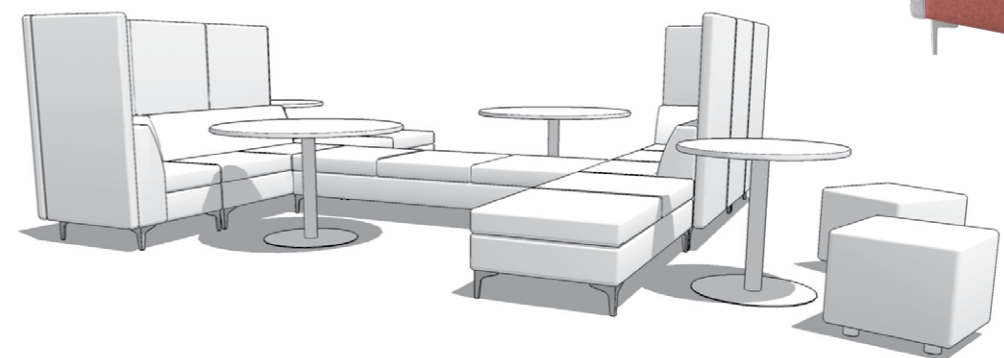

SIMOOM SPACES

The Simoom range of modular seating provides an opportunity to create a versatile workspace for the modern office. With a variety of low and high-backed options to form both open plan, collaborative areas and individual private spaces.