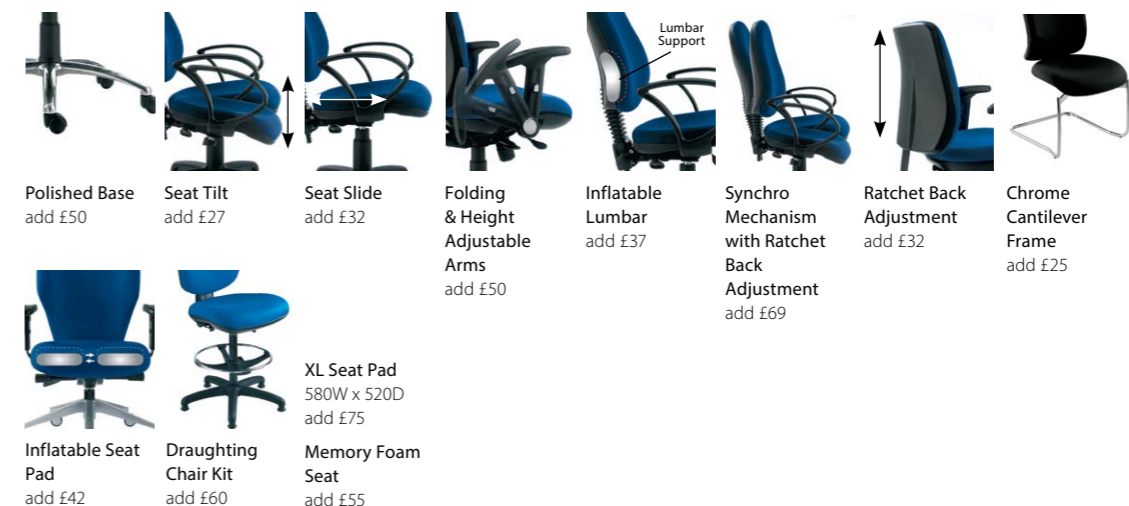

standard features

Medium, high and extra high back options. Permanent contact back mechanism. Large contoured seat on all models. All foams are combustion modified high resilient as standard. All gas lifts are suitable for users up to 150kg (24 stone). For users over 115kg (18 stone) a polished base is recommended. Full 5 year guarantee.

	Band A	Band B	Band C	Band D	Seat Width	Seat Height	Seat Depth	Overall Width	Overall Height
TR212	188	200	210	227	500	450-580	480	680	880-1020
TR211	166	178	188	205	500	450-580	480	610	880-1020
TR210	149	161	171	188	500	450-580	480	500	880-1020
TR222	193	205	215	227	500	450-580	480	680	980-1120
TR221	171	183	193	205	500	450-580	480	610	980-1120
TR220	154	166	176	188	500	450-580	480	500	980-1120
TR232	200	210	222	237	500	450-580	480	680	1050-1200
TR231	178	188	200	215	500	450-580	480	610	1050-1200
TR230	161	171	183	198	500	450-580	480	500	1050-1200
TR021	188	198	210	232	500	480	480	580	880
TR020	171	183	193	210	500	480	480	500	880

optional features

The following are optional extras to the range.