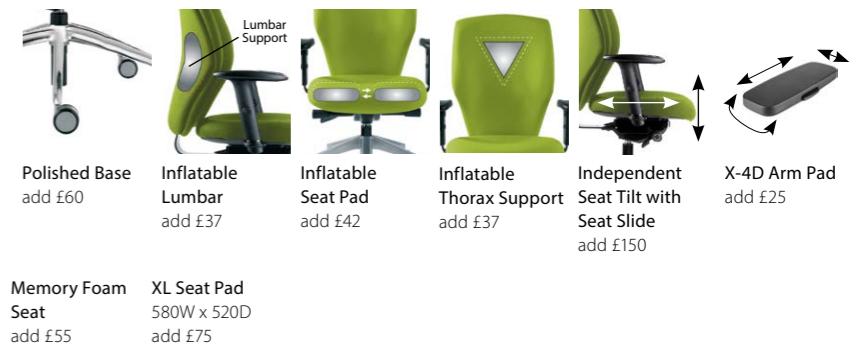

optional features

The following are optional extras to the range.